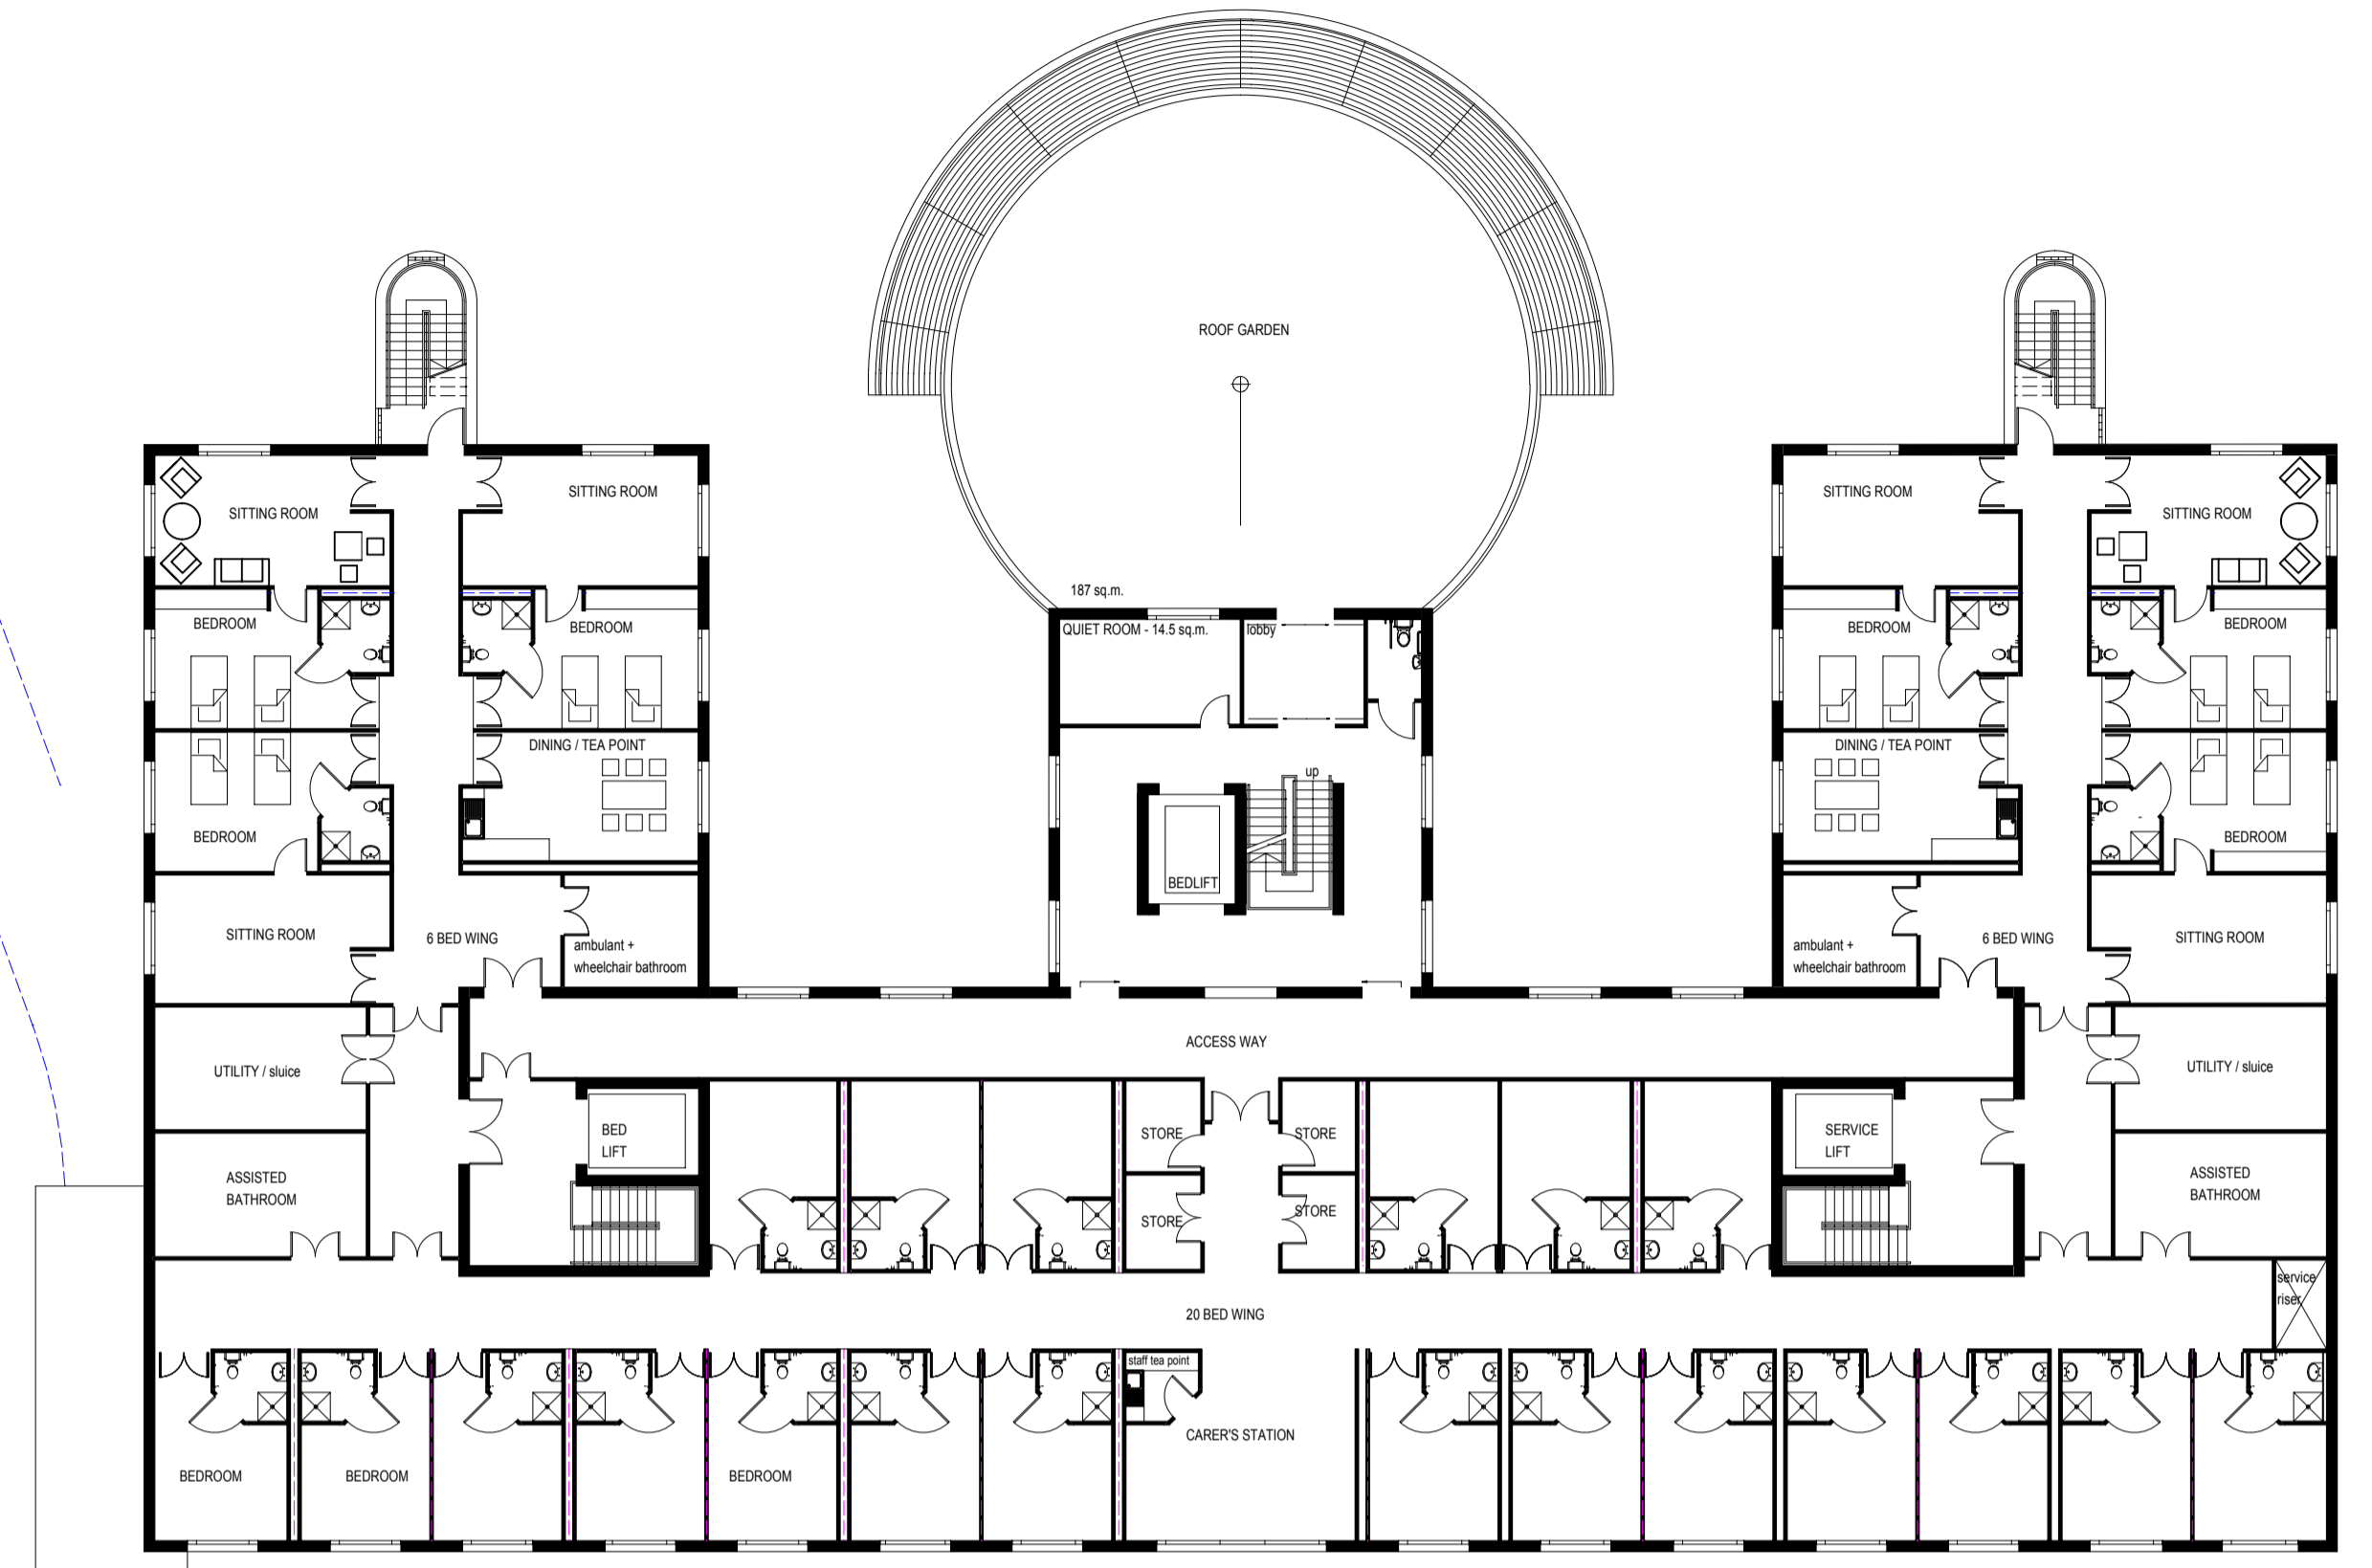

GROUND FLOOR
LEVEL 1
ENTRANCE
TO 60 BED UNIT

LOWER GROUND FLOOR
LEVEL 0

FIRST FLOOR
LEVEL 2

SECOND FLOOR / ROOF
LEVEL 3

A MAY 2009 UPDATED		BOB RT
rev	date	amendments
1		
UBL (Roundwood) Ltd		
project: ROUNDWOOD, NORFOLK		
drawing: 60 BED NURSING HOME LAYOUTS		
1:2000	1:2000	1:2000
1:2000	NOVEMBER 2008	BOB-M
BUILDING DESIGN + MANAGEMENT (UK) LIMITED		
The Enterprise Centre South Green Park Marlborough NR20 3JY tel: +44 (0) 1362 857199 fax: +44 (0) 1362 857197 email: admin@bdm-uk.co.uk		
status: P	2618	11
sheet: A		