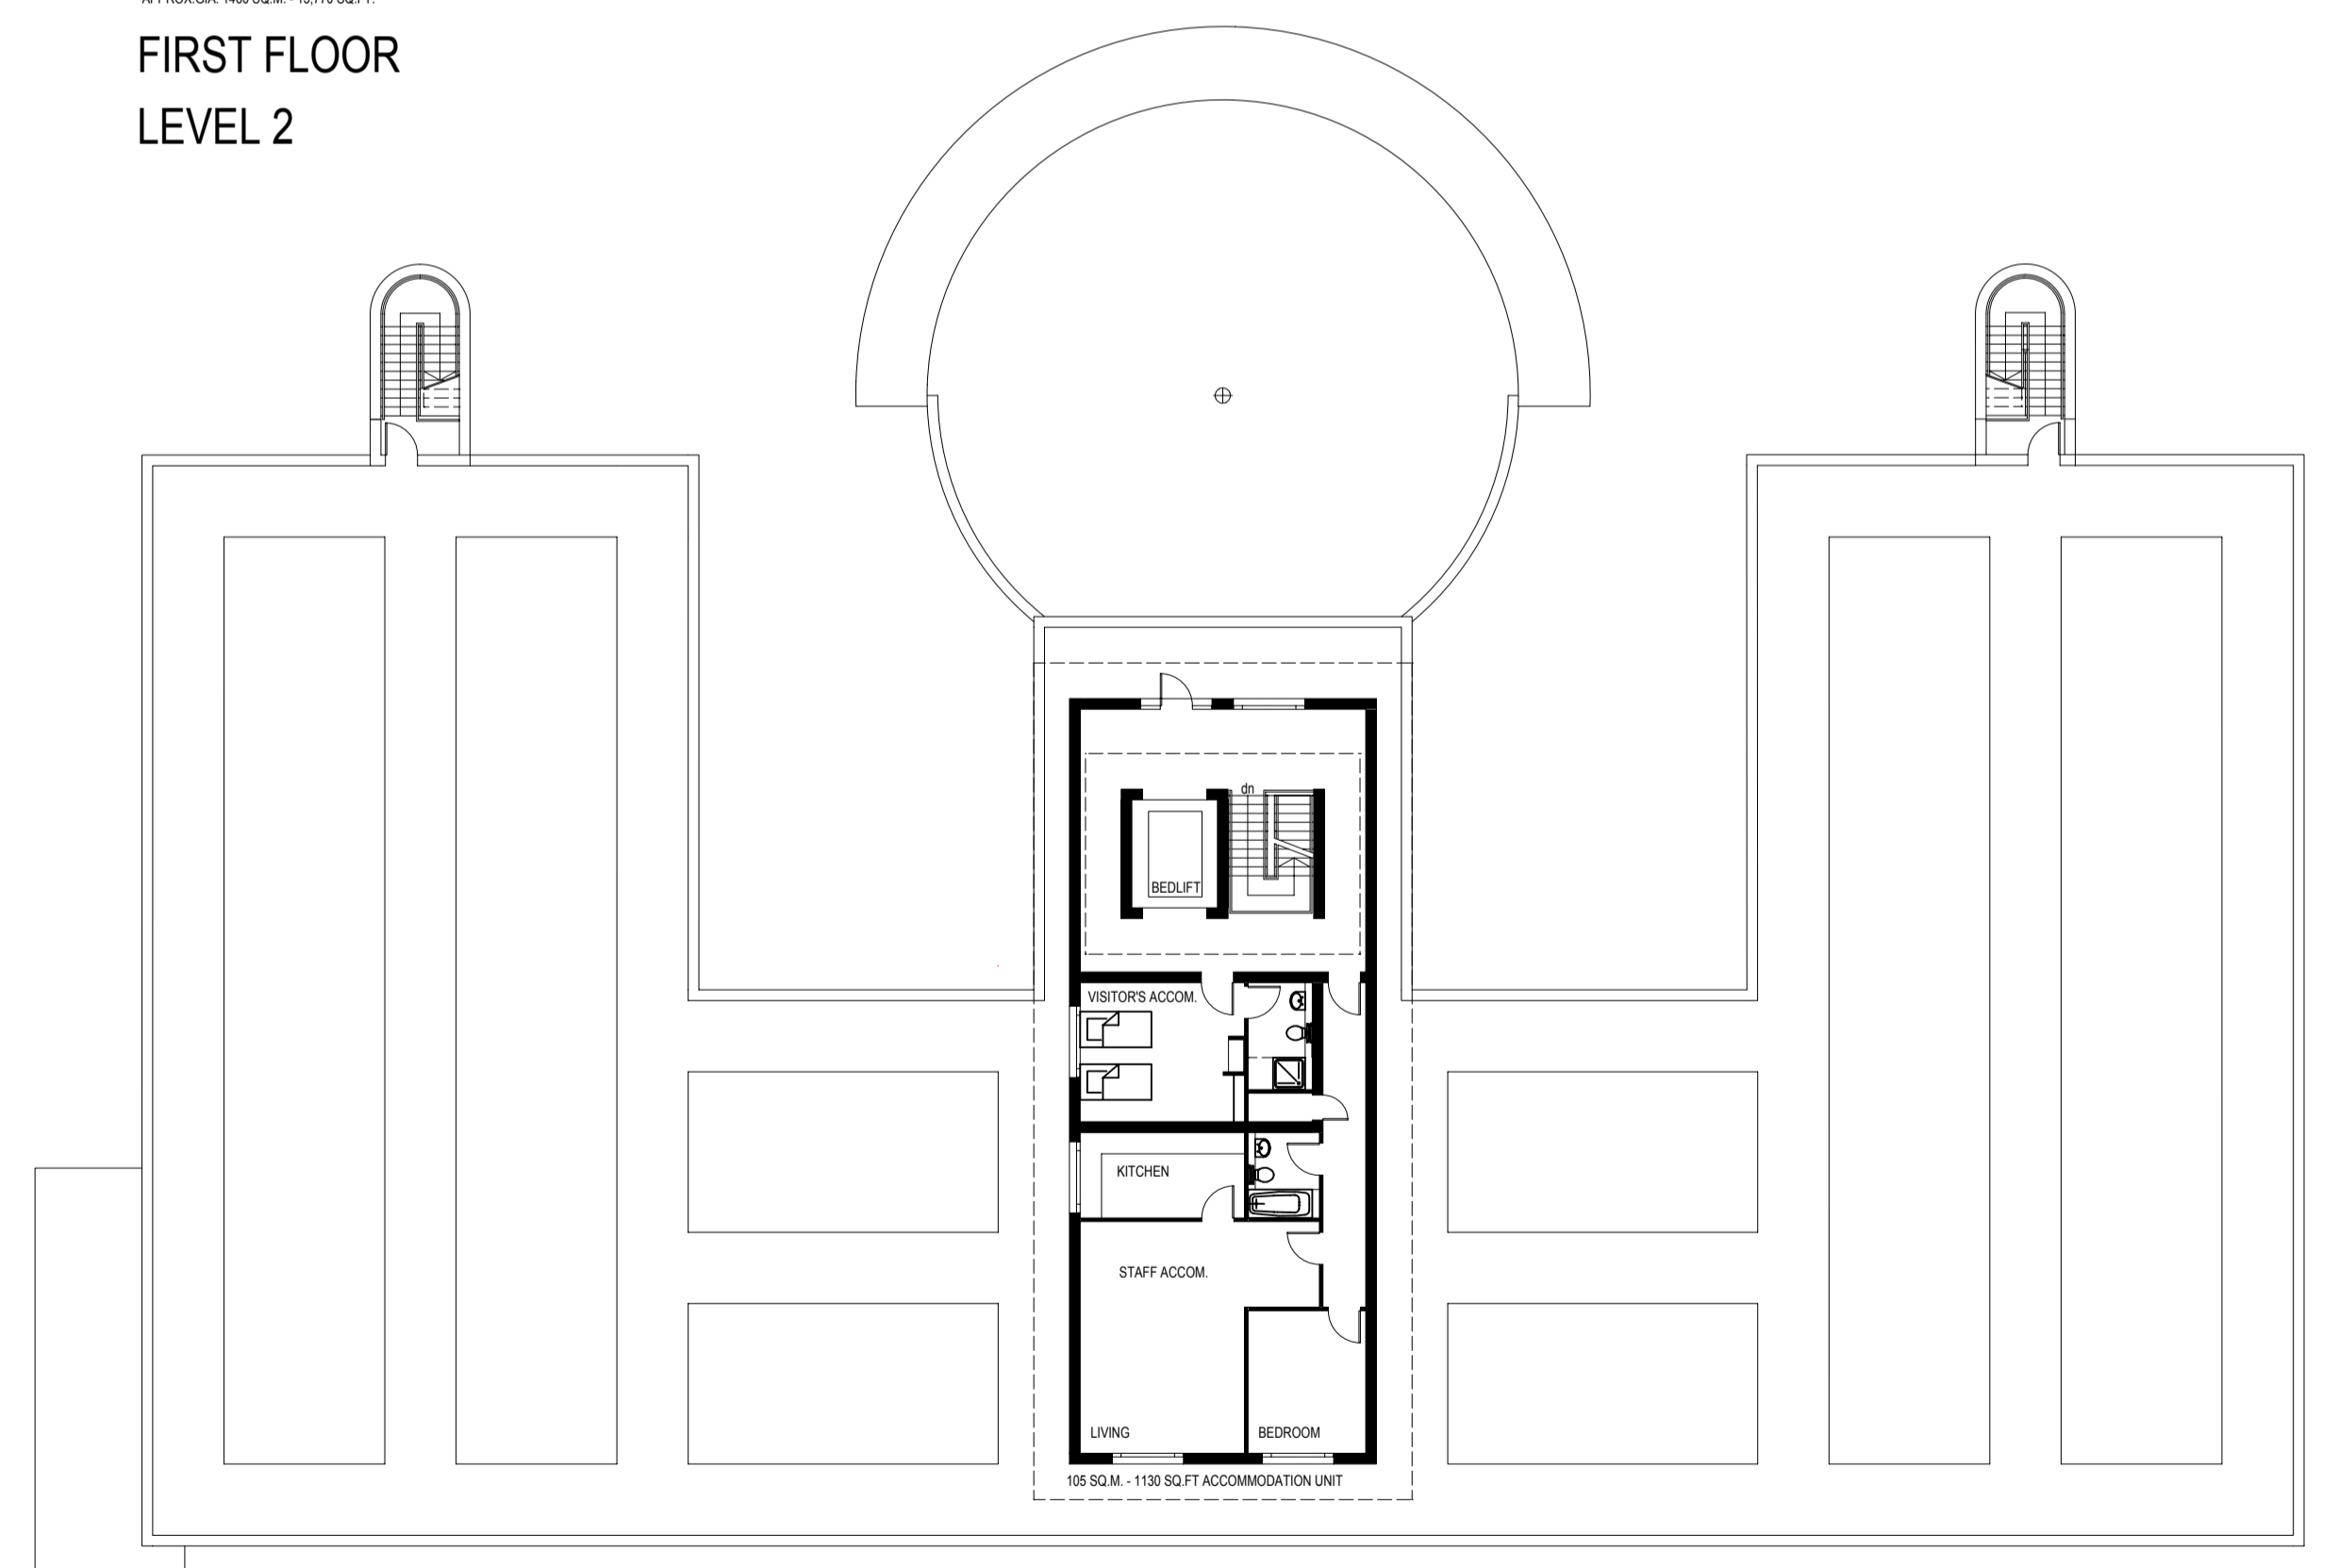

GROUND FLOOR
LEVEL 1
ENTRANCE
TO 60 BED UNIT

LOWER GROUND FLOOR
LEVEL 0

FIRST FLOOR
LEVEL 2

SECOND FLOOR / ROOF
LEVEL 3

A MAY 2009 UPDATED		BOB RT
rev	date	amendments
1		
UBL (Roundwood) Ltd		
project: ROUNDWOOD, NORFOLK		
drawing: 60 BED NURSING HOME LAYOUTS		
1:2000	1:2000	1:2000
1:2000	NOVEMBER 2008	BOB-M
BUILDING DESIGN + MANAGEMENT (UK) LIMITED		
The Enterprise Centre South Green Park Marlborough NR20 3JY tel: +44 (0) 1362 857199 fax: +44 (0) 1362 857197 email: admin@bdm-uk.co.uk		
status: P	2618	11
sheet: A		