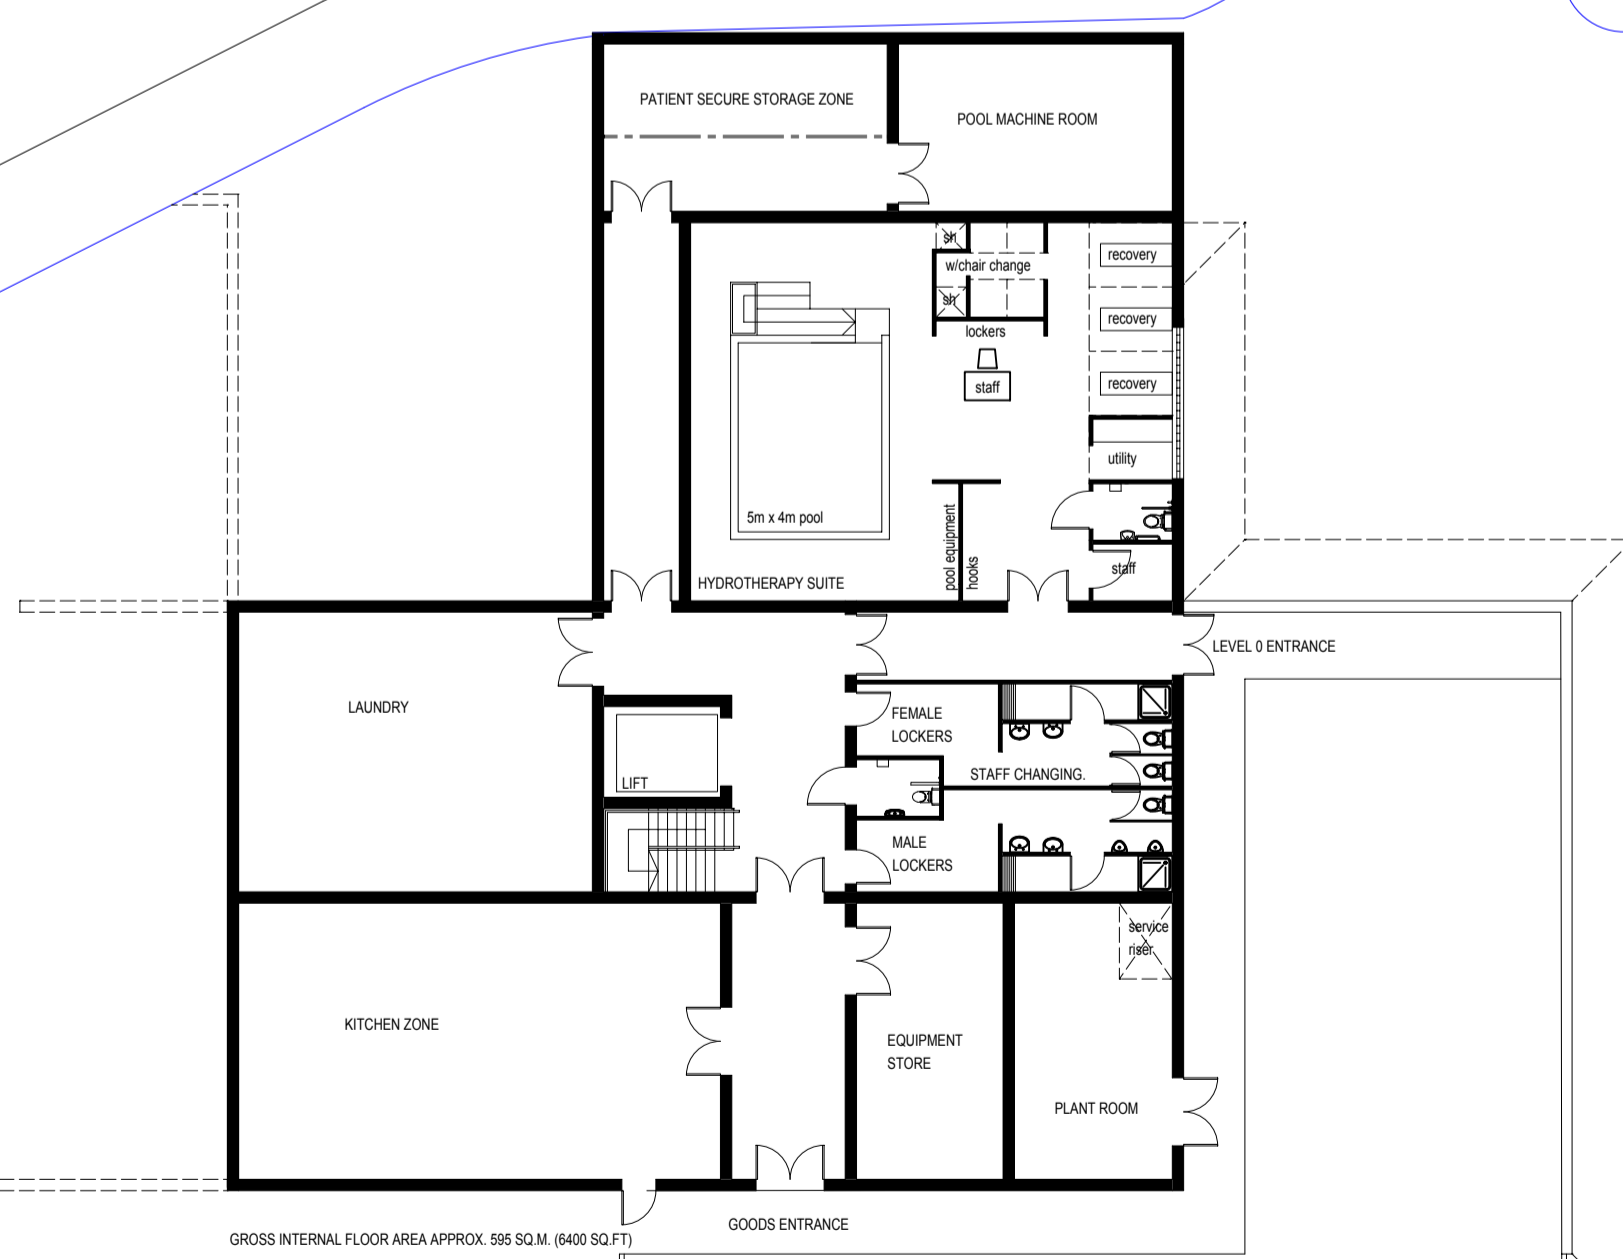

GROUND FLOOR
LEVEL 1
ENTRANCE
TO 60 BED UNIT

LOWER GROUND FLOOR
LEVEL 0

FIRST FLOOR
LEVEL 2

SECOND FLOOR / ROOF
LEVEL 3

A MAY 2009 UPDATED		BOB RT
rev	date	amendments
1		
UBL (Roundwood) Ltd		
project: ROUNDWOOD, NORFOLK		
drawing: 60 BED NURSING HOME LAYOUTS		
1:2000	1:2000	1:2000
1:2000	NOVEMBER 2008	BOB-M
BUILDING DESIGN + MANAGEMENT (UK) LIMITED		
The Enterprise Centre South Green Park Marlborough NR20 3JY tel: +44 (0) 1362 857199 fax: +44 (0) 1362 857197 email: admin@bdm-uk.co.uk		
status: P	2618	11
sheet: A		